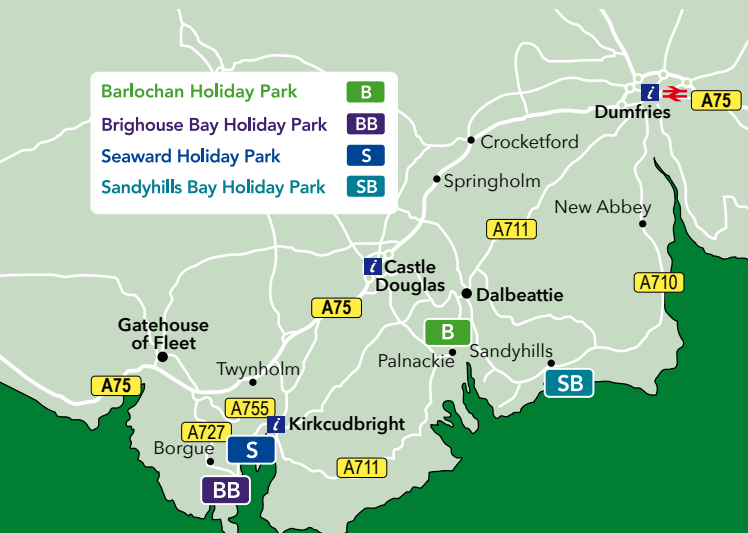

Barlochan

Getting here is easy.

Our four award-winning holiday parks are situated in beautiful locations on the Galloway Coast of south west Scotland..

• Barlochan Holiday Park

Palnackie, Castle Douglas DG7 1PF

Tranquil and relaxing

Our pet friendly park enjoys a beautiful hillside setting overlooking the tidal estuary of the Urr Water to Kippford and the Solway Coast, and is an ideal location for an interest filled family holiday break in this scenic south west corner of Scotland.

The local village pub and café is only a short walk away. Dalbeattie Forest with its miles of fantastic walks, wildlife and its 7stanes mountain bike trails is also nearby.

Barlochan has holiday home accommodation to let offering weekly and short break bookings. The park welcomes tourers, motorhomes, tents and for campers who want extra comfort there are heated glamping pods complete with fridge, microwave, kettle and foam mattresses sleeping up to four.

Activities nearby

- 7stanes mountain bike trails
 - Village pub
- Farm shop and café
 - Kids Play Parks
 - Scree Hill walk

Holiday caravans for sale
Choice of new and pre-owned holiday homes available

Book Online
Call